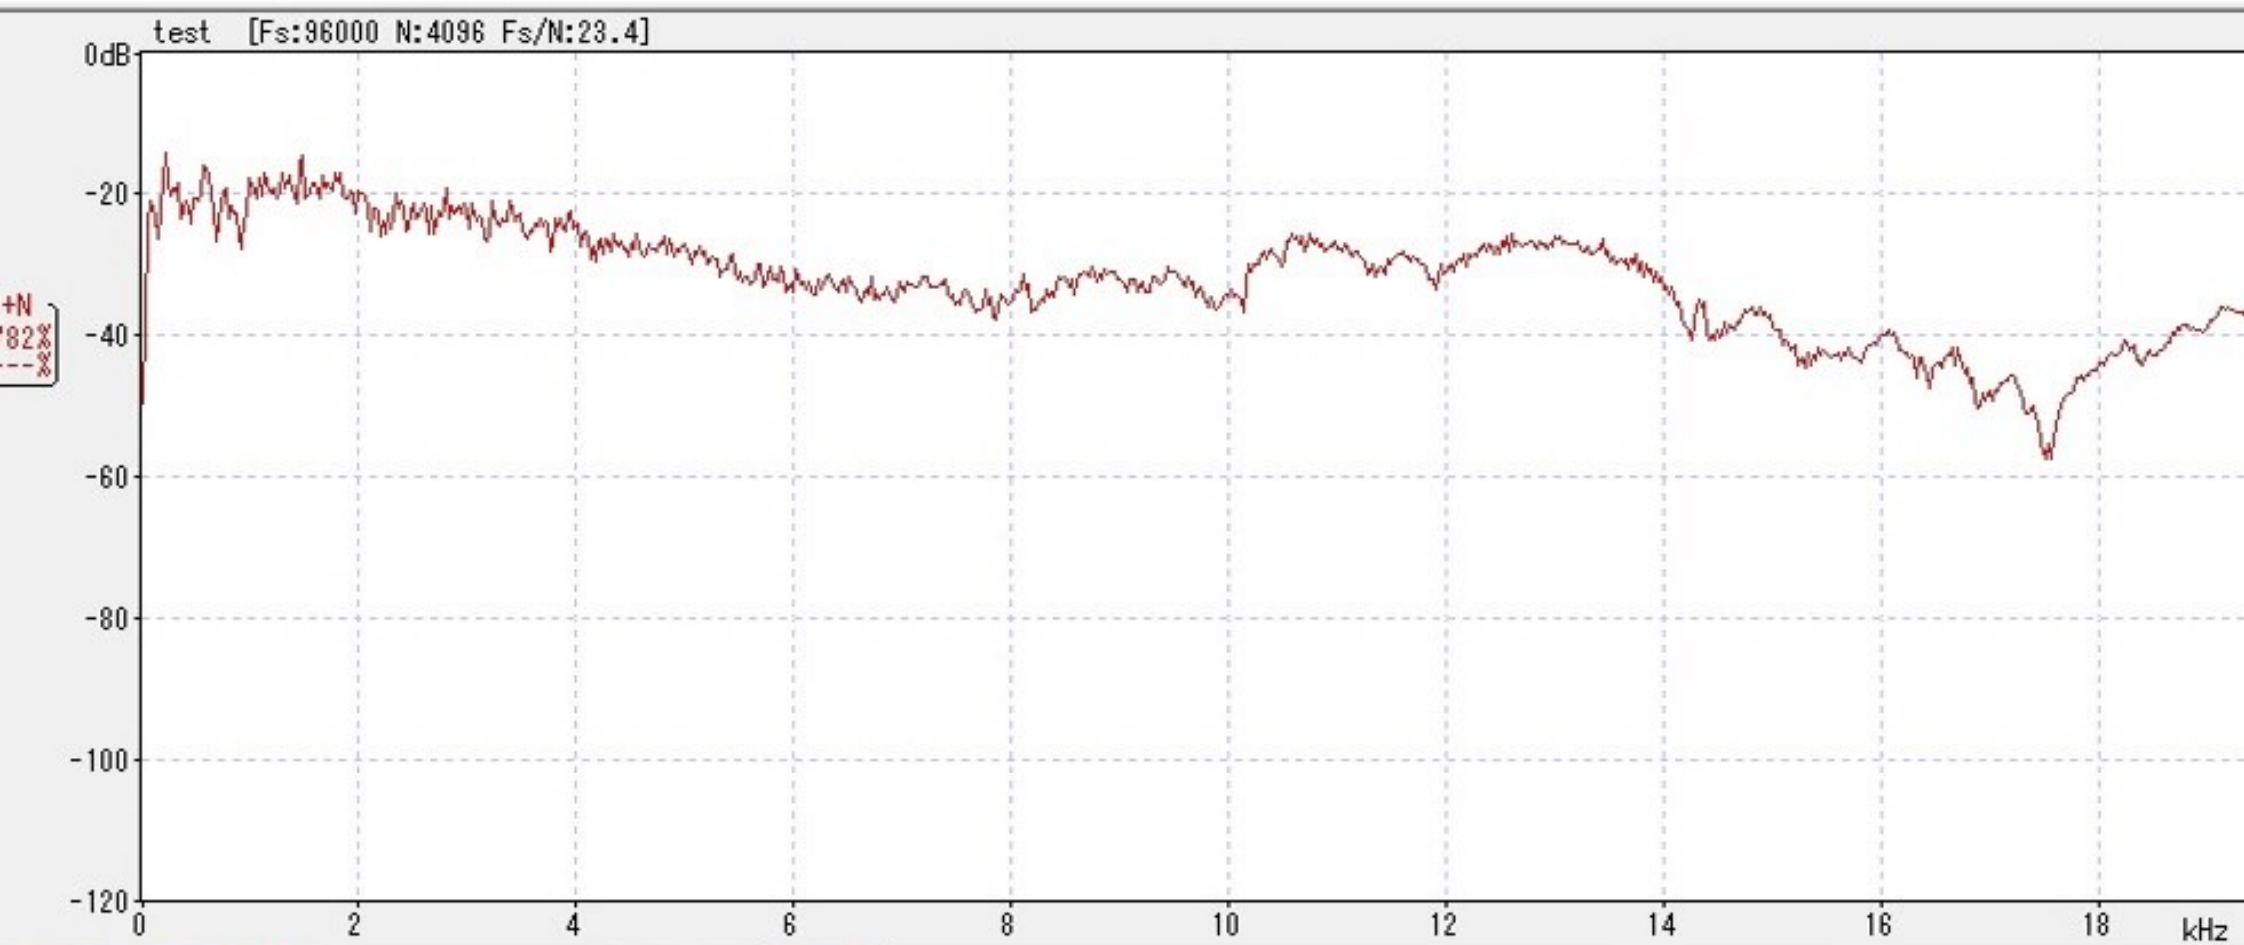

# WaveSpectra

Rec. In.

Wave: 96000Hz 24bit 2ch

FFT: 4096 Hanning fps: 873

Peak - OVL1   L S

- OVL2   L S

THD

RMS